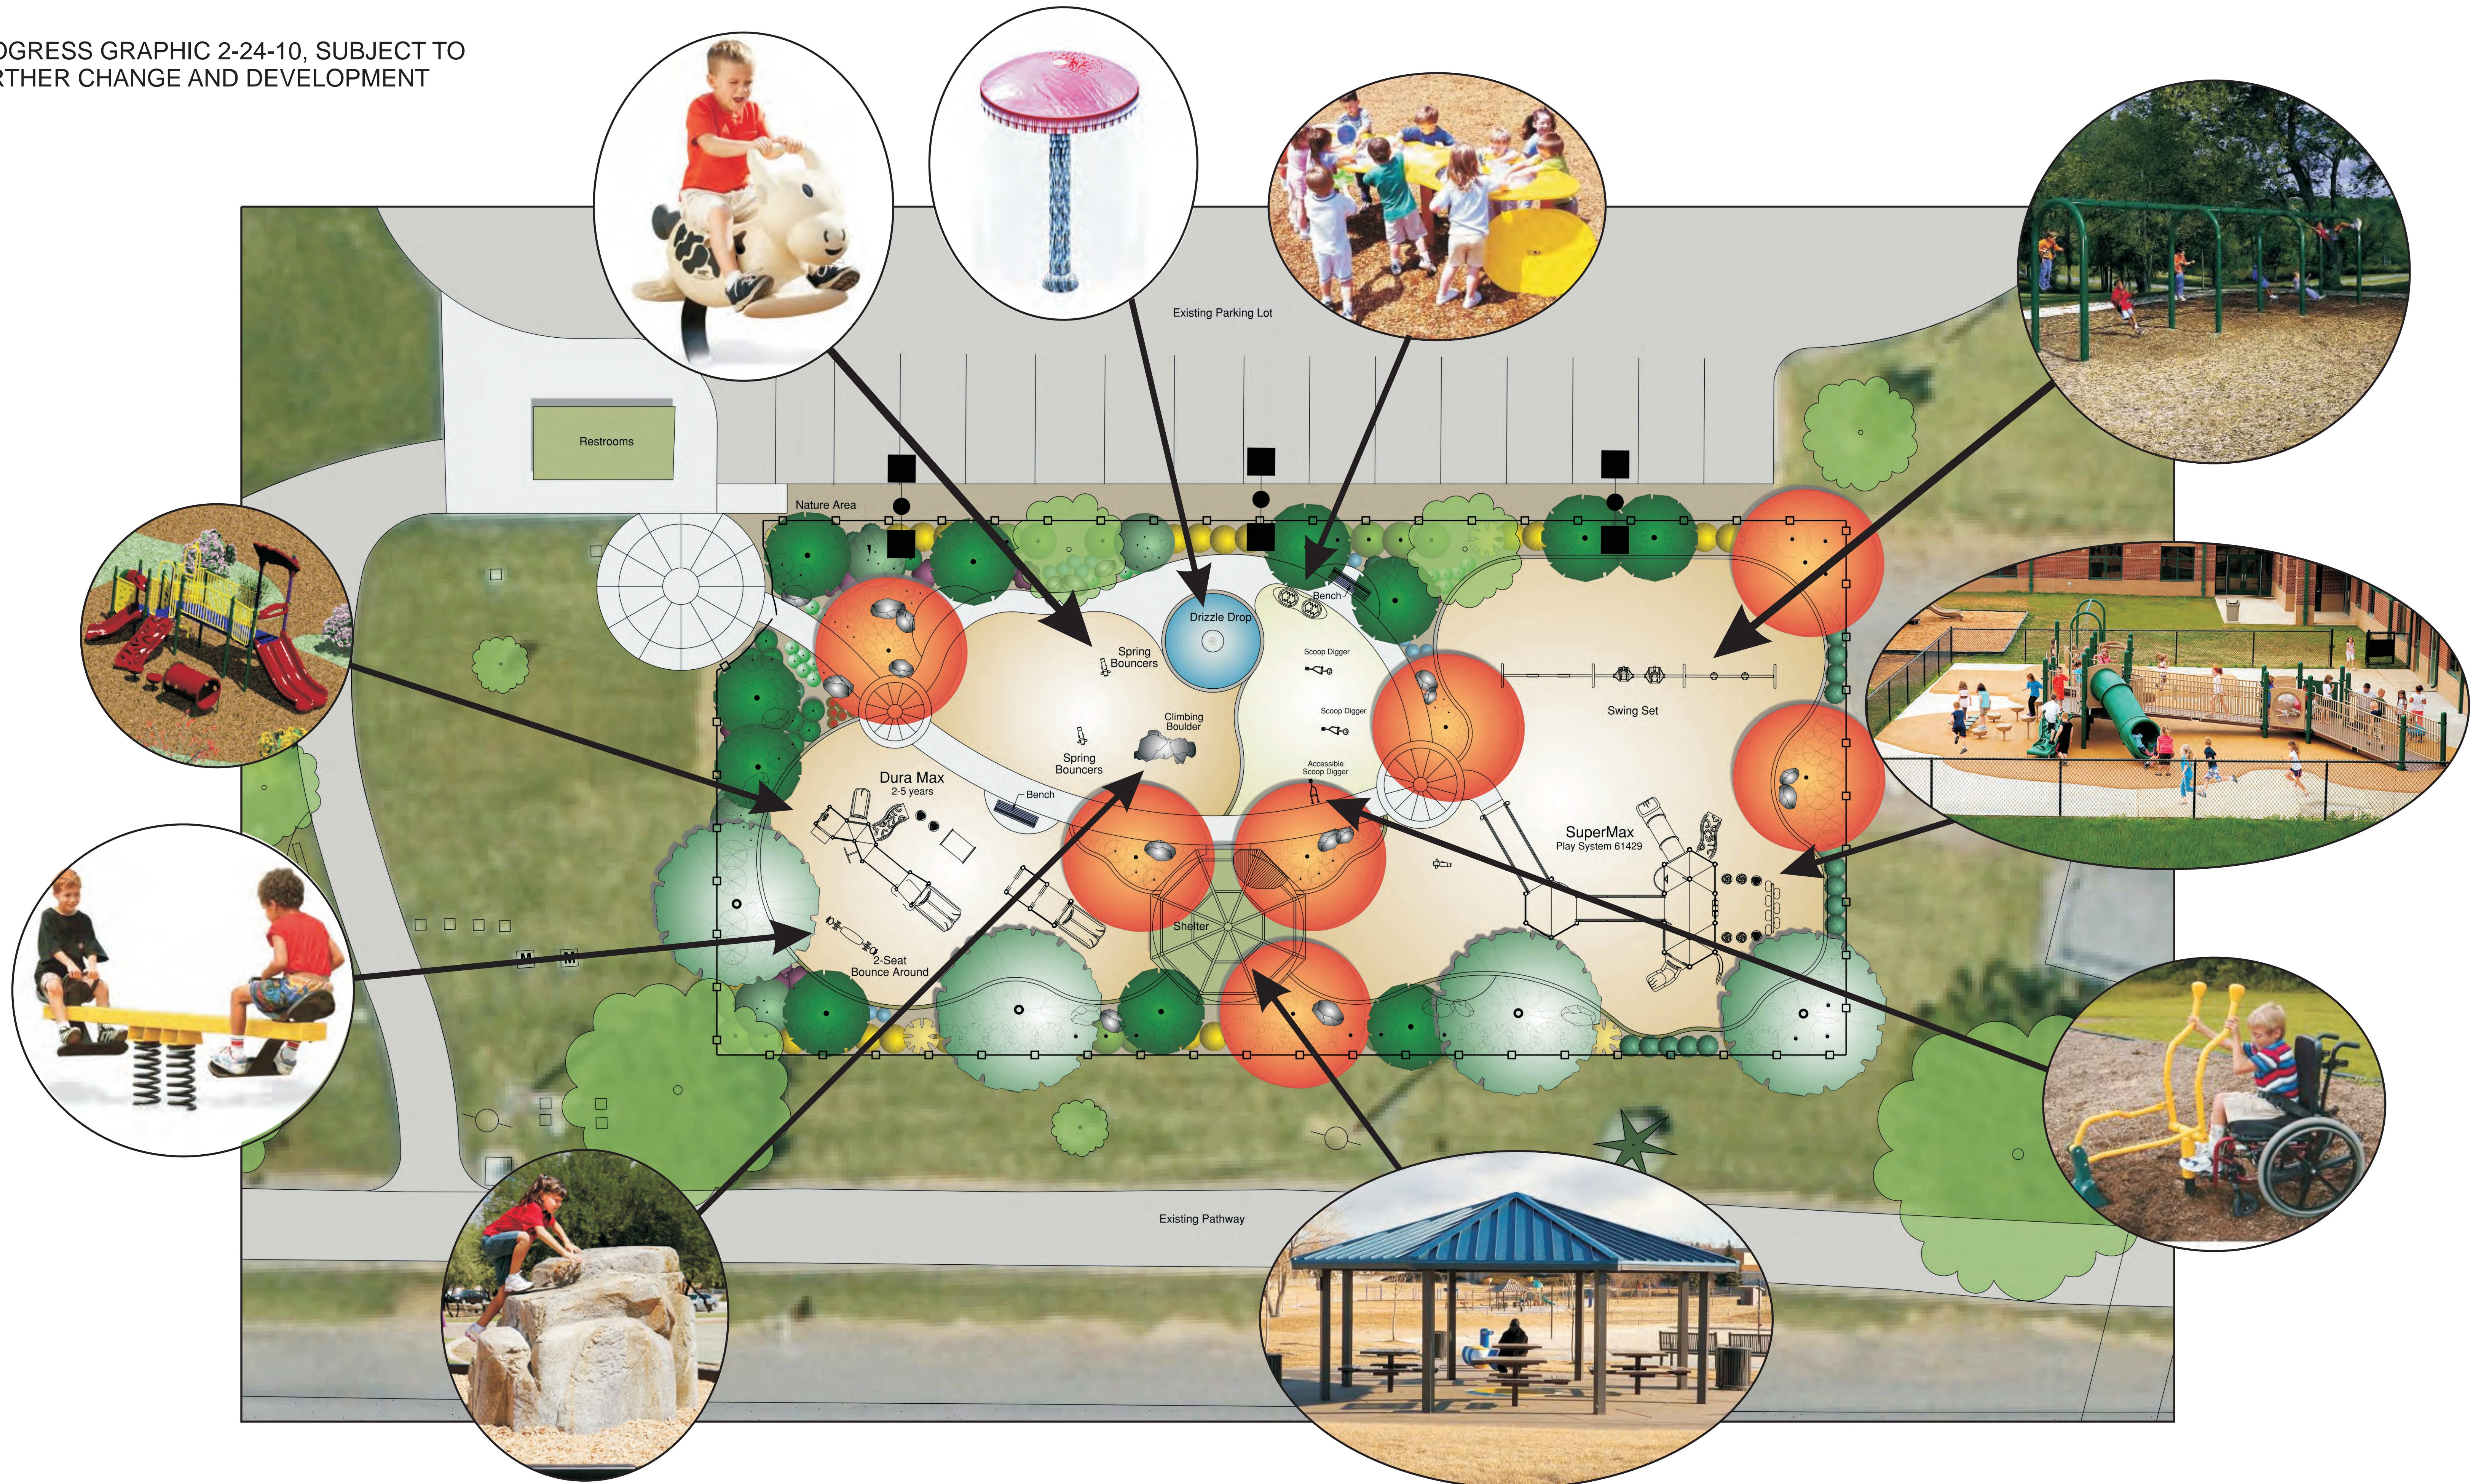

PROGRESS GRAPHIC 2-24-10, SUBJECT TO FURTHER CHANGE AND DEVELOPMENT

IRRIGON CHILDREN'S PARK

CASCADIAN LANDSCAPERS, INC. DESIGN/GENERAL CONSTRUCTION MEARS DESIGN GROUP LLC LANDSCAPE ARCHITECT
WILDWOOD PLAYGROUNDS NORTHWEST PLAYGROUND EQUIPMENT
ALL RIGHTS RESERVED BY ALL FIRMS

'C'